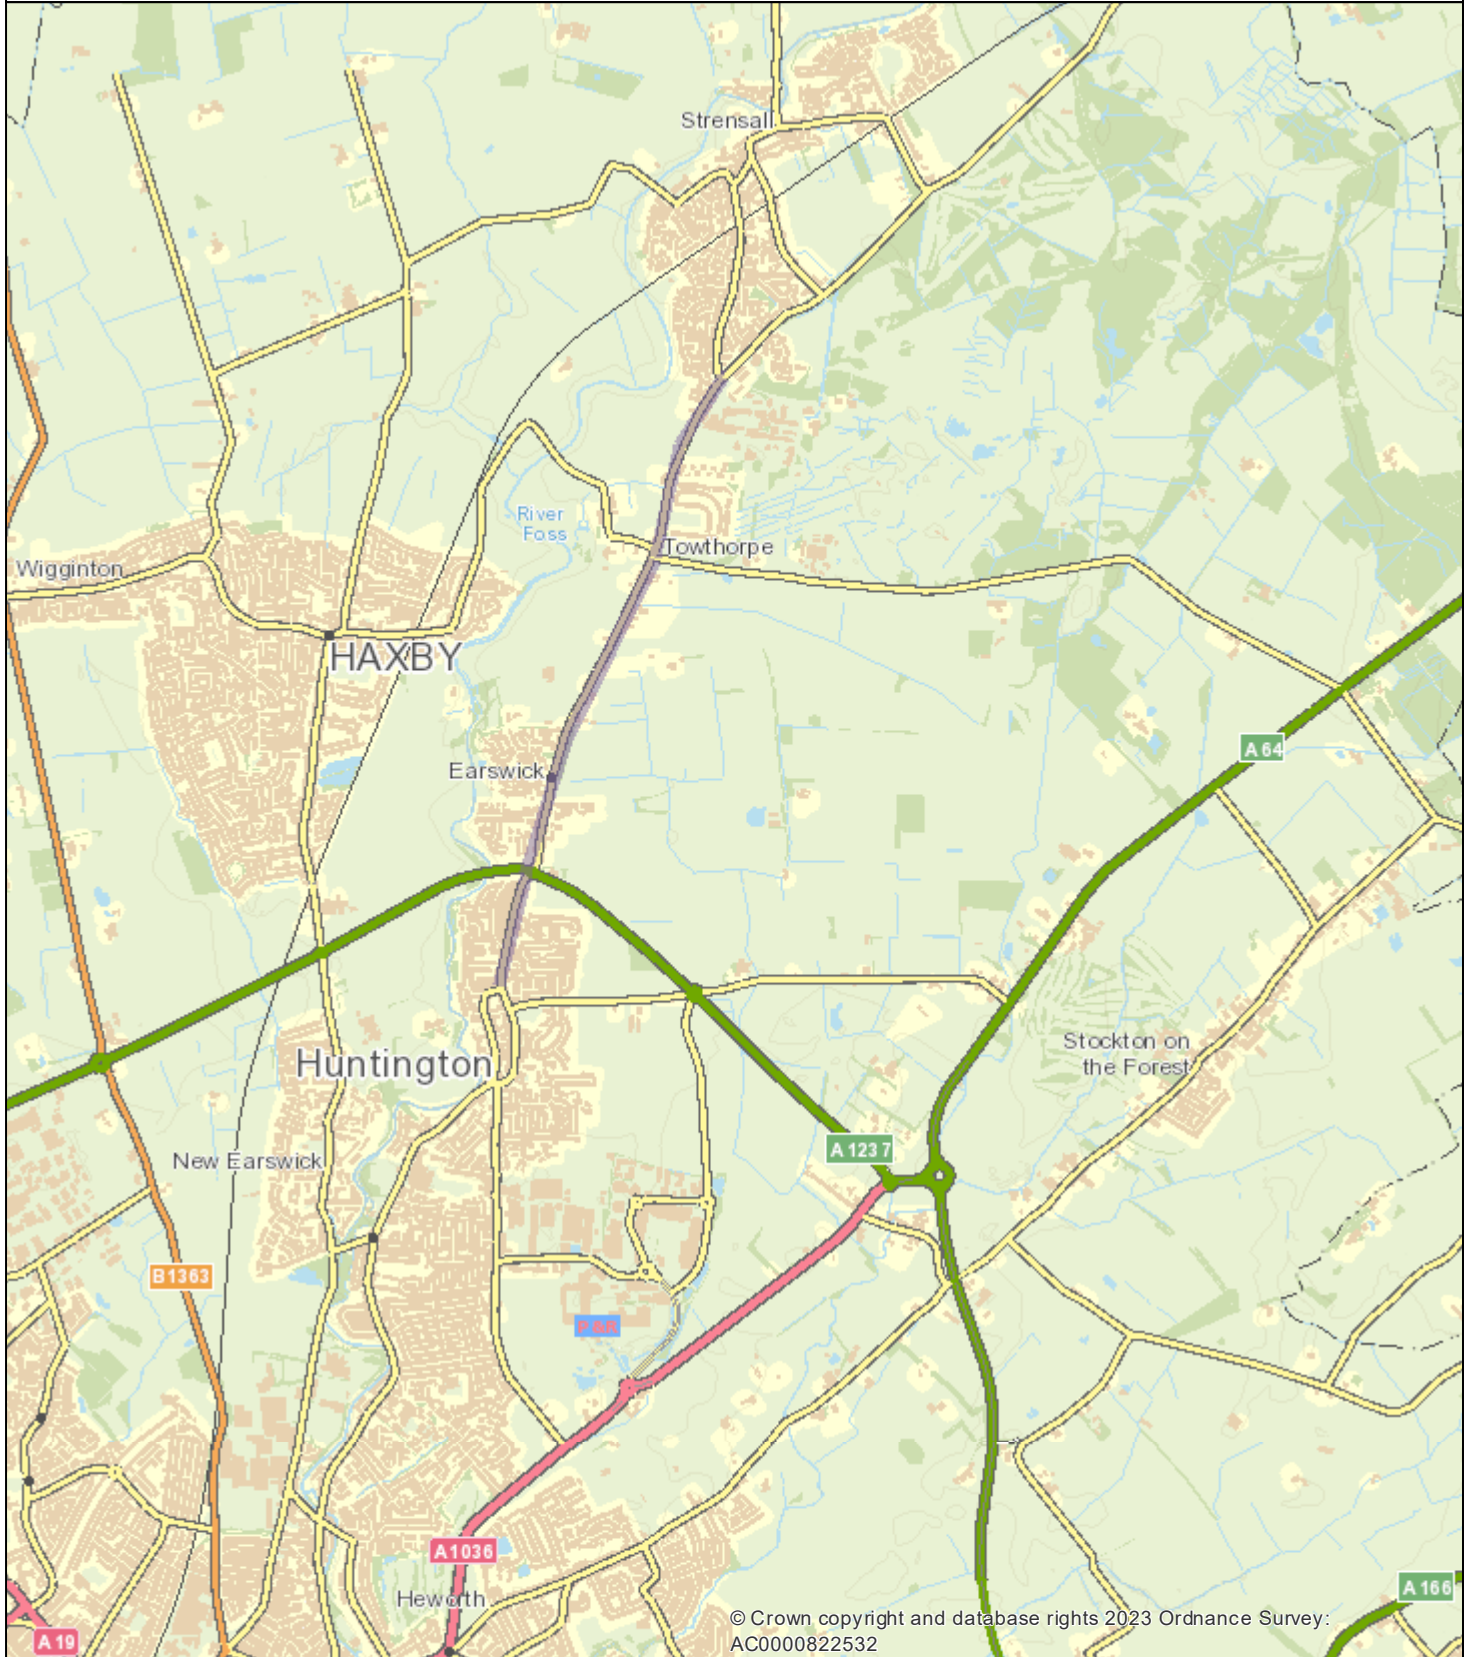

Annex C
Strensall cycle path

Date: 15 Aug 2023
Author: City of York Council
Scale: 1:40,000